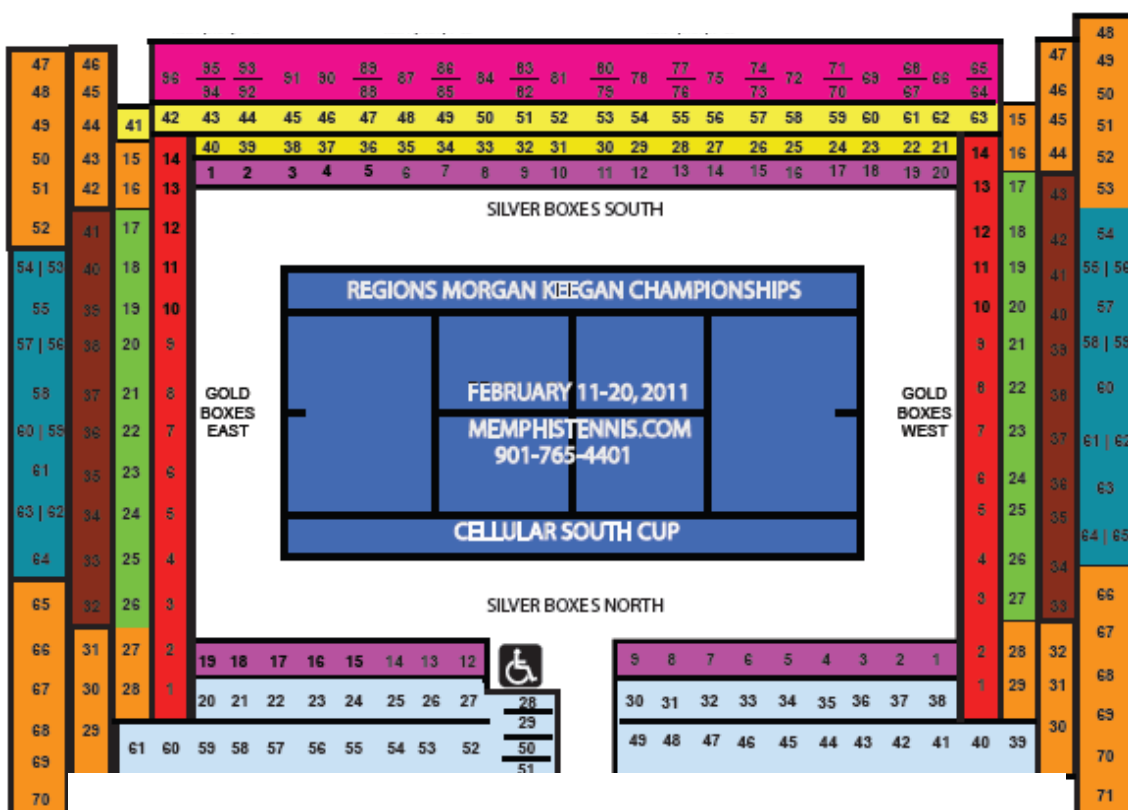

2011 Box Prices

Gold Box

Front Row		\$4,944
Second Row (center)		\$4,326
Third Row (center)		\$3,750
2 nd / 3 rd / 4 th Rows (corners)		\$3,510
Fourth Row (4 seats)		\$2,576

Silver Box

First Row		\$4,020
Second/Third Row (North)		\$3,312
Second/Third Row (South)		\$3,210
Fourth Row (4 seats)		\$2,300

	6 seats		6 seats		6 seats		6 seats		4 seats		6 seats		6 seats		6 seats		4 seats
\$4,944		\$4,326		\$3,750		\$3,510		*\$2,576		\$4,020		\$3,312		\$3,210		*\$2,300	